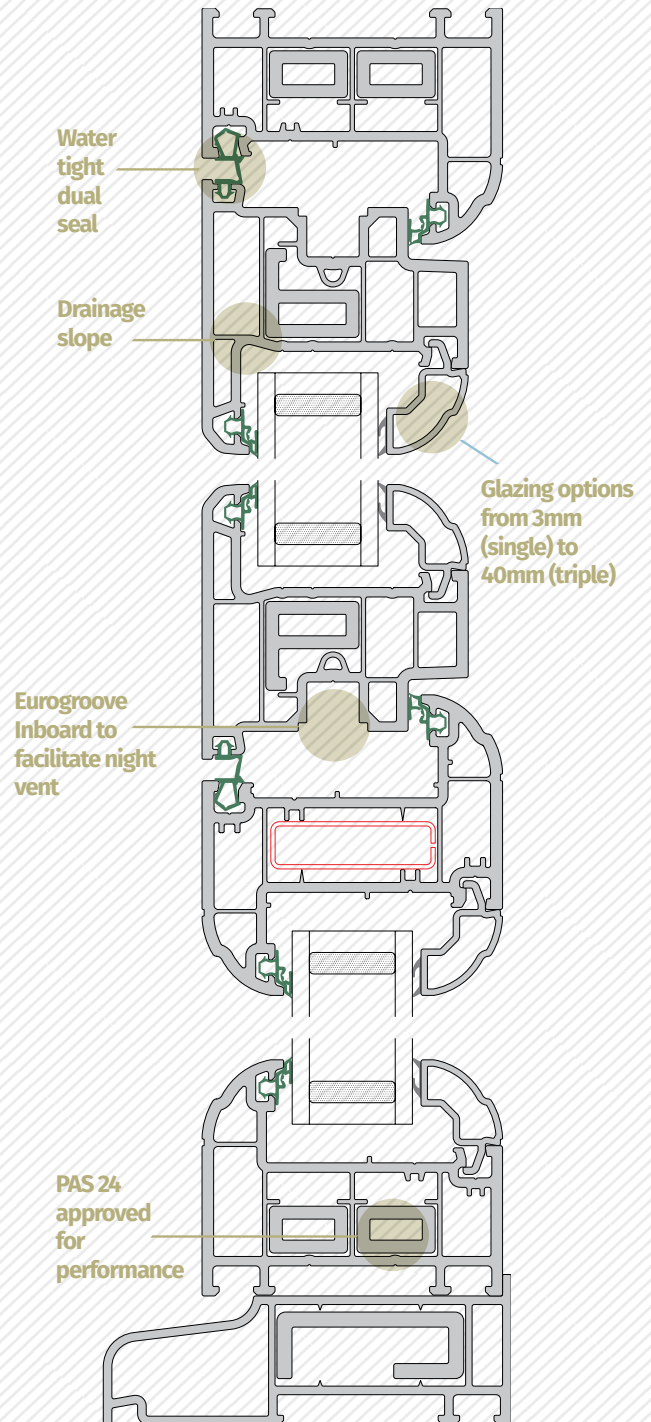

Externally a new dual seal combination maximises water tightness and conceals hardware.

An integral drainage slope encourages water to drain away quickly and easily.

## Weather test results

		Top Hung Casement	Side Hung Casement
	Size Tested	1.2m x 1.2m	0.7m x 1.4m
Air Permeability	Class	A4	A4
	Rating	600 Pa	600 Pa
Water tightness	Class	E900	E900
	Rating	900 Pa	900 Pa
Wind Resistance	Class	A5 (TCI) AE (Steel)	A5 (TCI) AE (Steel)
	Rating	1600 (TCI) 2400 (Steel)	1600 (TCI) 2400 (Steel)