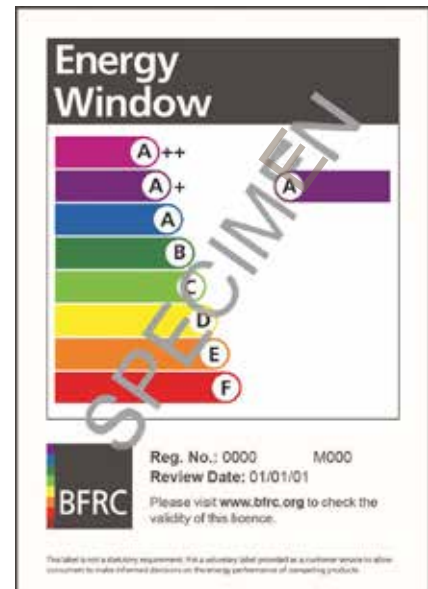

U-Values

4/20/4 Argon Cavity		4/14/4/14/4 Argon Cavity	
U_g 1.219	U_g 1.070	U_g 0.683	U_g 0.591
U_w 1.4	U_w 1.2	U_w 0.97	U_w 0.90